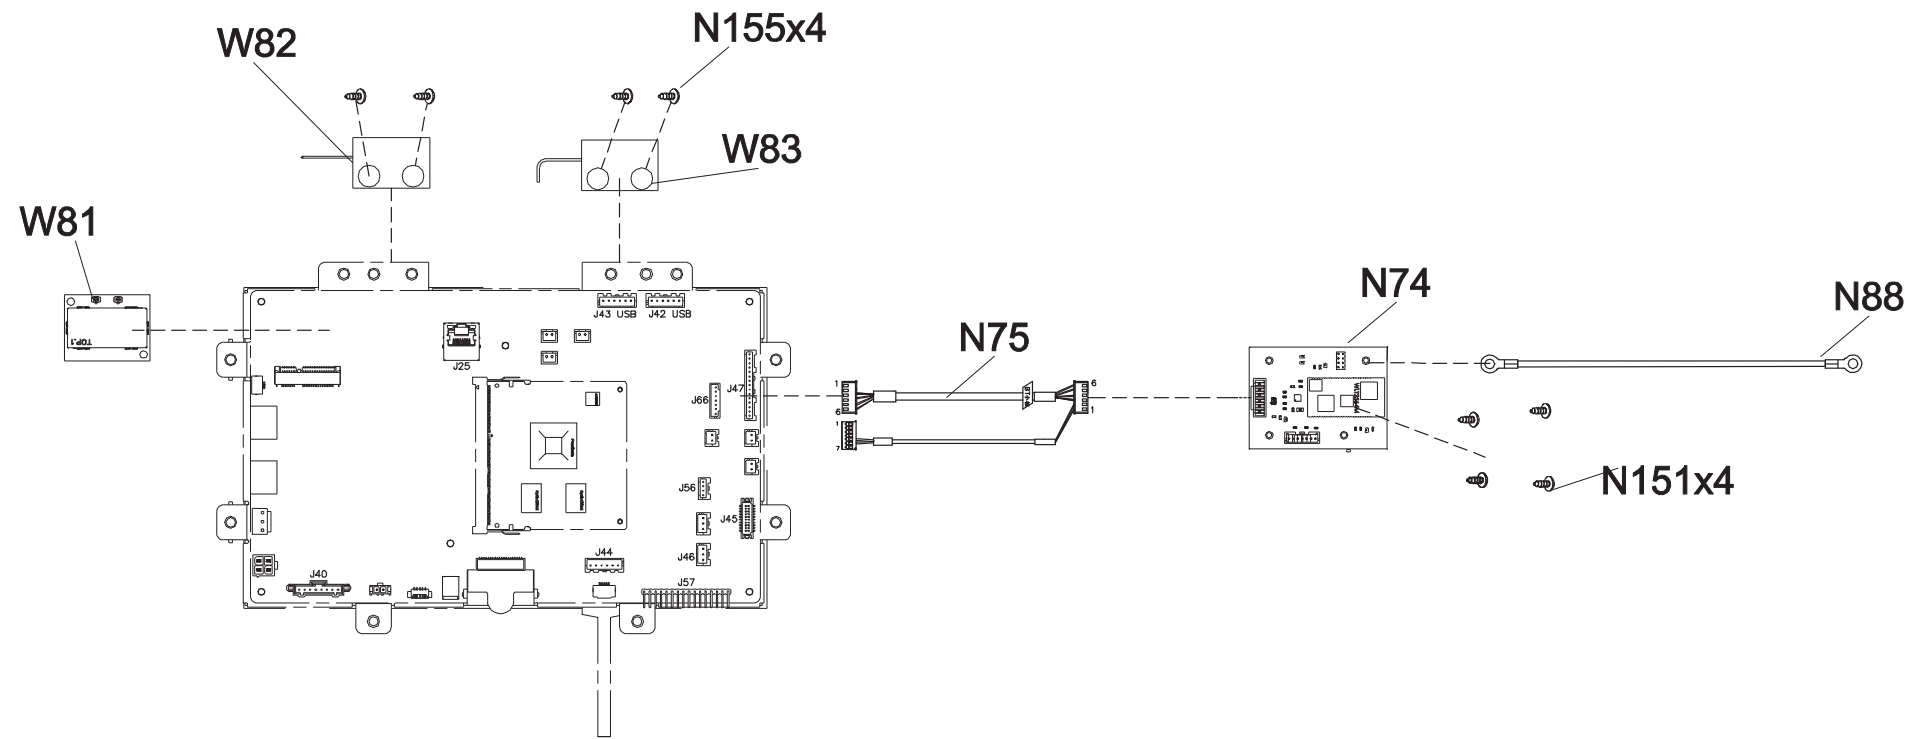

DRAWING NO	PTM708-1US-C		
PART NAME	Explosive Rendering		
PART NO	MTM0536-00	REV	A
APPROVE	HERO	DATE	2016.7.12

DRAWING NO	TM708-AN34		
PART NAME	Console Set		
PART NO	1000365253	REV	A
APPROVE	HERO	DATE	2016.7.12

DRAWING NO	TM708-AN6		
PART NAME	Console Cover Set		
PART NO	1000369147	REV	A
APPROVE	Drgon Long	DATE	2016.5.31

DRAWING NO	TM708-AW72		
PART NAME	control Set		
PART NO	1000389778	REV	A
APPROVE	Dragon Long	DATE	2016.5.31

DRAWING NO	EP614C-AW51		
PART NAME	TV STICK SET		
PART NO	1000356574	REV	C
APPROVE	Dragon Long	DATE	2016.6.20

DRAWING NO	TM522-AT1		
PART NAME	Soft Switch Set		
PART NO	1000231006 <sup>R</sup> <sub>E</sub> A		
APPROVE	Kyle	DATE	061112

備註: 組裝後總長度(含夾子/鑰匙圈)860~870mm  
Note: Length of assembly(Chip/Key ring)860~870mm

DRAWING NO	TM501-AN29		
PART NAME	Safety Switch Clip Set		
PART NO	1000231247 <sup>R</sup> <sub>E</sub> A		
APPROVE	S.T.C	DATE	032612