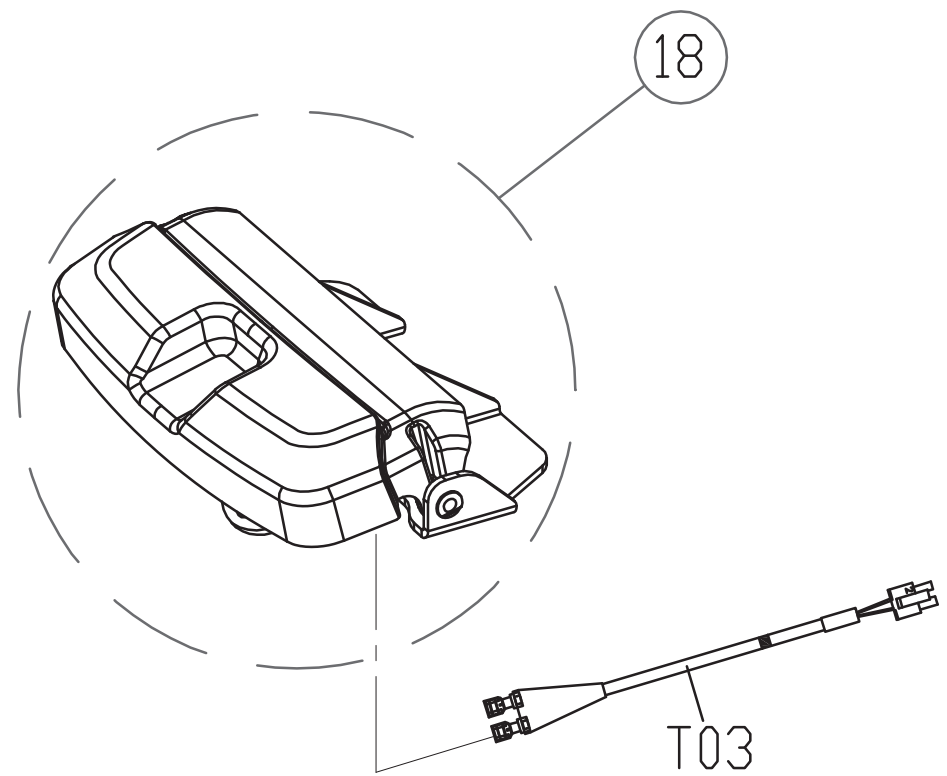

DRAWING NO	TM708-AN6		
PART NAME	Console Cover Set		
PART NO	1000369147	REV	A
APPROVE	Drgon Long	DATE	2016.5.31

DRAWING NO	TM708-AW72		
PART NAME	control Set		
PART NO	1000389778	REV	A
APPROVE	Dragon Long	DATE	2016.5.31

DRAWING NO	EP614C-AW51		
PART NAME	TV STICK SET		
PART NO	1000356574	REV	C
APPROVE	Dragon Long	DATE	2016.6.20

DRAWING NO	TM522-AT1		
PART NAME	Soft Switch Set		
PART NO	1000231006 <sup>R</sup> <sub>E</sub> A		
APPROVE	Kyle	DATE	061112

備註: 組裝後總長度(含夾子/鑰匙圈)860~870mm  
Note: Length of assembly(Chip/Key ring)860~870mm

DRAWING NO	TM501-AN29		
PART NAME	Safety Switch Clip Set		
PART NO	1000231247 <sup>R</sup> <sub>E</sub> A		
APPROVE	S.T.C	DATE	032612