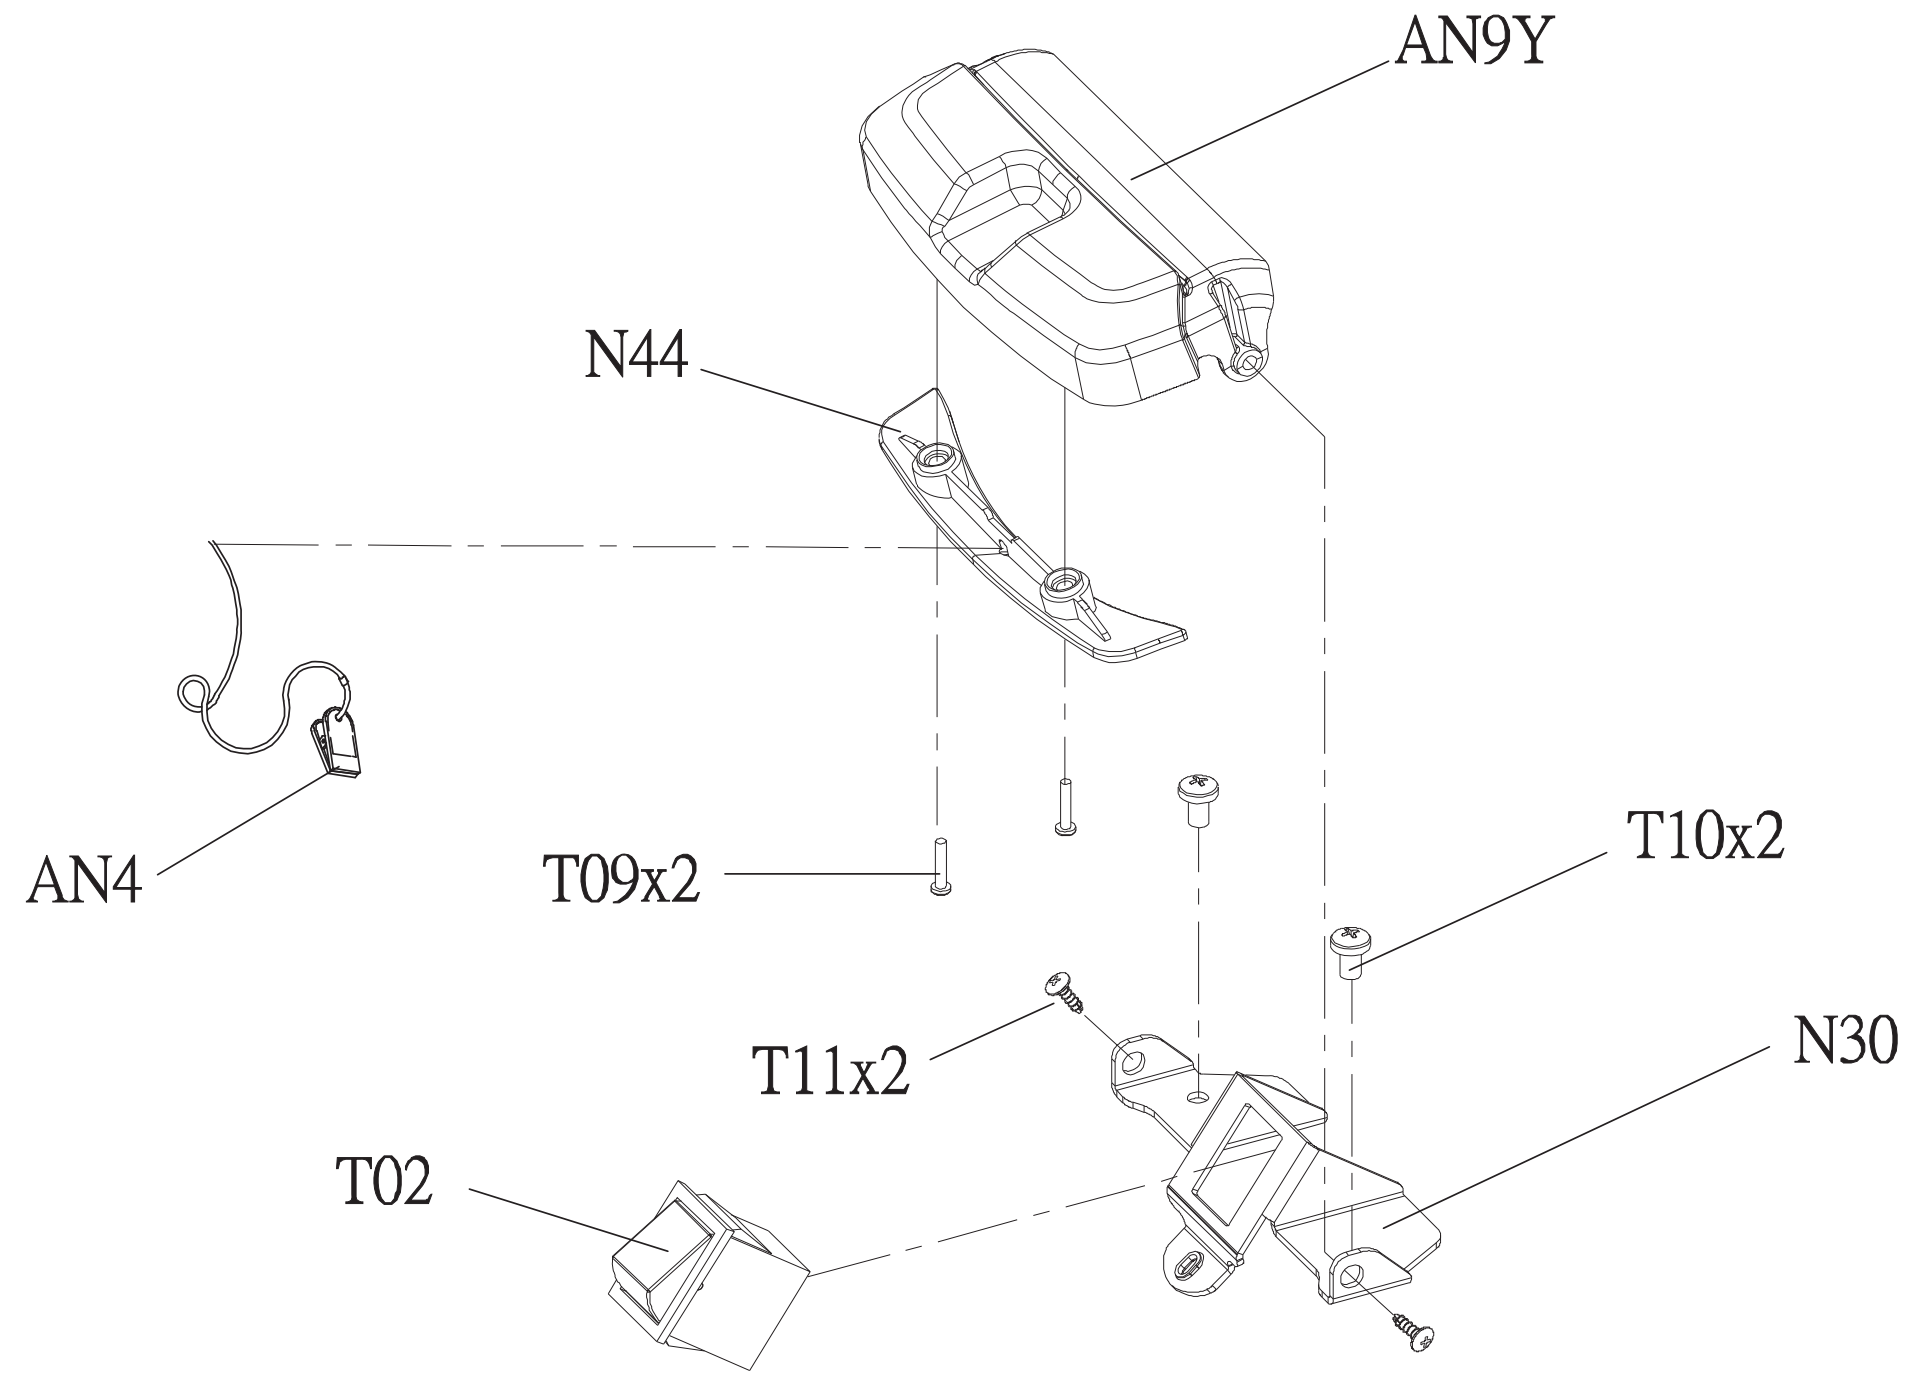

DRAWING NO	TM708-AN6		
PART NAME	Console Cover Set		
PART NO	1000369147	REV	A
APPROVE	Drgon Long	DATE	2016.5.31

DRAWING NO	TM708-AW72		
PART NAME	control Set		
PART NO	1000389778	REV	A
APPROVE	Dragon Long	DATE	2016.5.31

DRAWING NO	EP614C-AW51		
PART NAME	TV STICK SET		
PART NO	1000356574	REV	C
APPROVE	Dragon Long	DATE	2016.6.20

DRAWING NO	TM522-AT1		
PART NAME	Soft Switch Set		
PART NO	1000231006 <sup>R</sup> <sub>E</sub> A		
APPROVE	Kyle	DATE	061112

DRAWING NO	TM522-AT11		
PART NAME	Switch Set; Emergency		
PART NO	1000300535	REV	C
APPROVE	Drgon Long	DATE	2016.2.22

DRAWING NO	TM501-AN13		
PART NAME	Safety Switch Set		
PART NO	1000231246REV B		
APPROVE	SHUYI	DATE	070813

備註: 組裝後總長度(含夾子/鑰匙圈)860~870mm  
Note: Length of assembly(Chip/Key ring)860~870mm

DRAWING NO	TM501-AN29		
PART NAME	Safety Switch Clip Set		
PART NO	1000231247 <sup>R</sup> <sub>E</sub> A		
APPROVE	S.T.C	DATE	032612