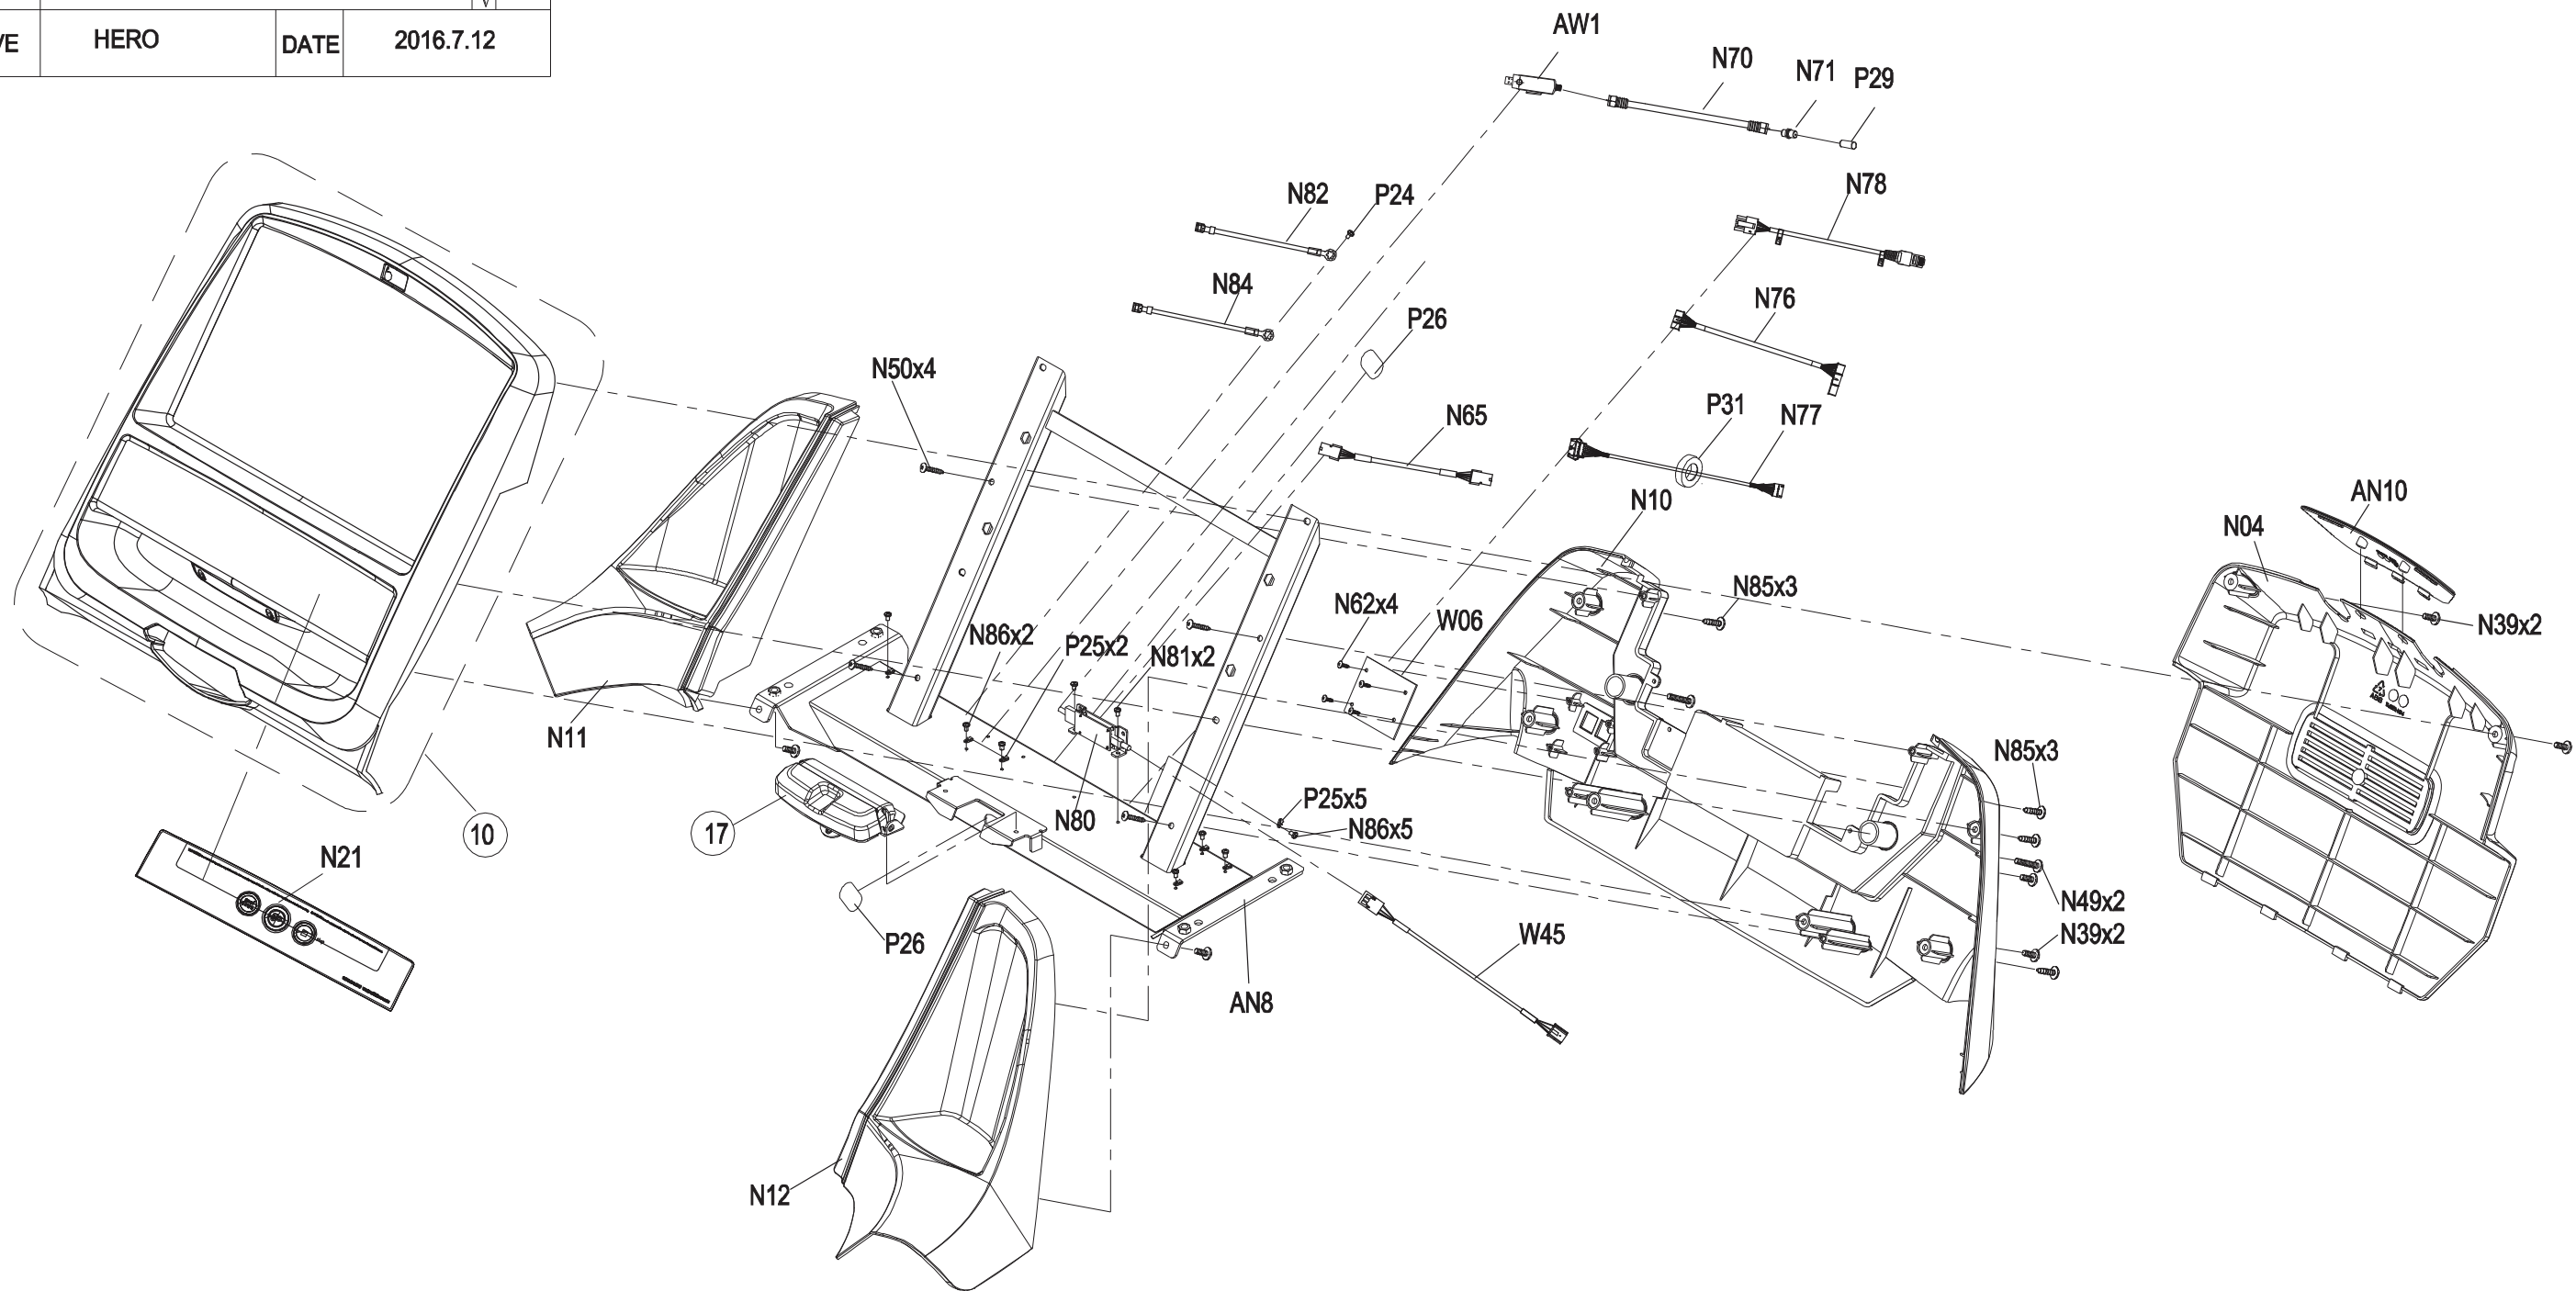

DRAWING NO	PTM708-1US-C		
PART NAME	Explosive Rendering		
PART NO	MTM0536-00	REV	A
APPROVE	HERO	DATE	2016.7.12

DRAWING NO	TM708-AN34		
PART NAME	Console Set		
PART NO	1000365253	REV	A
APPROVE	HERO	DATE	2016.7.12

DRAWING NO	TM708-AN6		
PART NAME	Console Cover Set		
PART NO	1000369147	REV	A
APPROVE	Drgon Long	DATE	2016.5.31

DRAWING NO	TM708-AW72		
PART NAME	control Set		
PART NO	1000389778	REV	A
APPROVE	Dragon Long	DATE	2016.5.31

DRAWING NO	EP614C-AW51		
PART NAME	TV STICK SET		
PART NO	1000356574	REV	C
APPROVE	Dragon Long	DATE	2016.6.20

DRAWING NO	TM522-AT1		
PART NAME	Soft Switch Set		
PART NO	1000231006 <sup>R</sup> <sub>E</sub> A		
APPROVE	Kyle	DATE	061112

備註: 組裝後總長度(含夾子/鑰匙圈)860~870mm  
Note: Length of assembly(Chip/Key ring)860~870mm

DRAWING NO	TM501-AN29		
PART NAME	Safety Switch Clip Set		
PART NO	1000231247 <sup>R</sup> <sub>E</sub> A		
APPROVE	S.T.C	DATE	032612