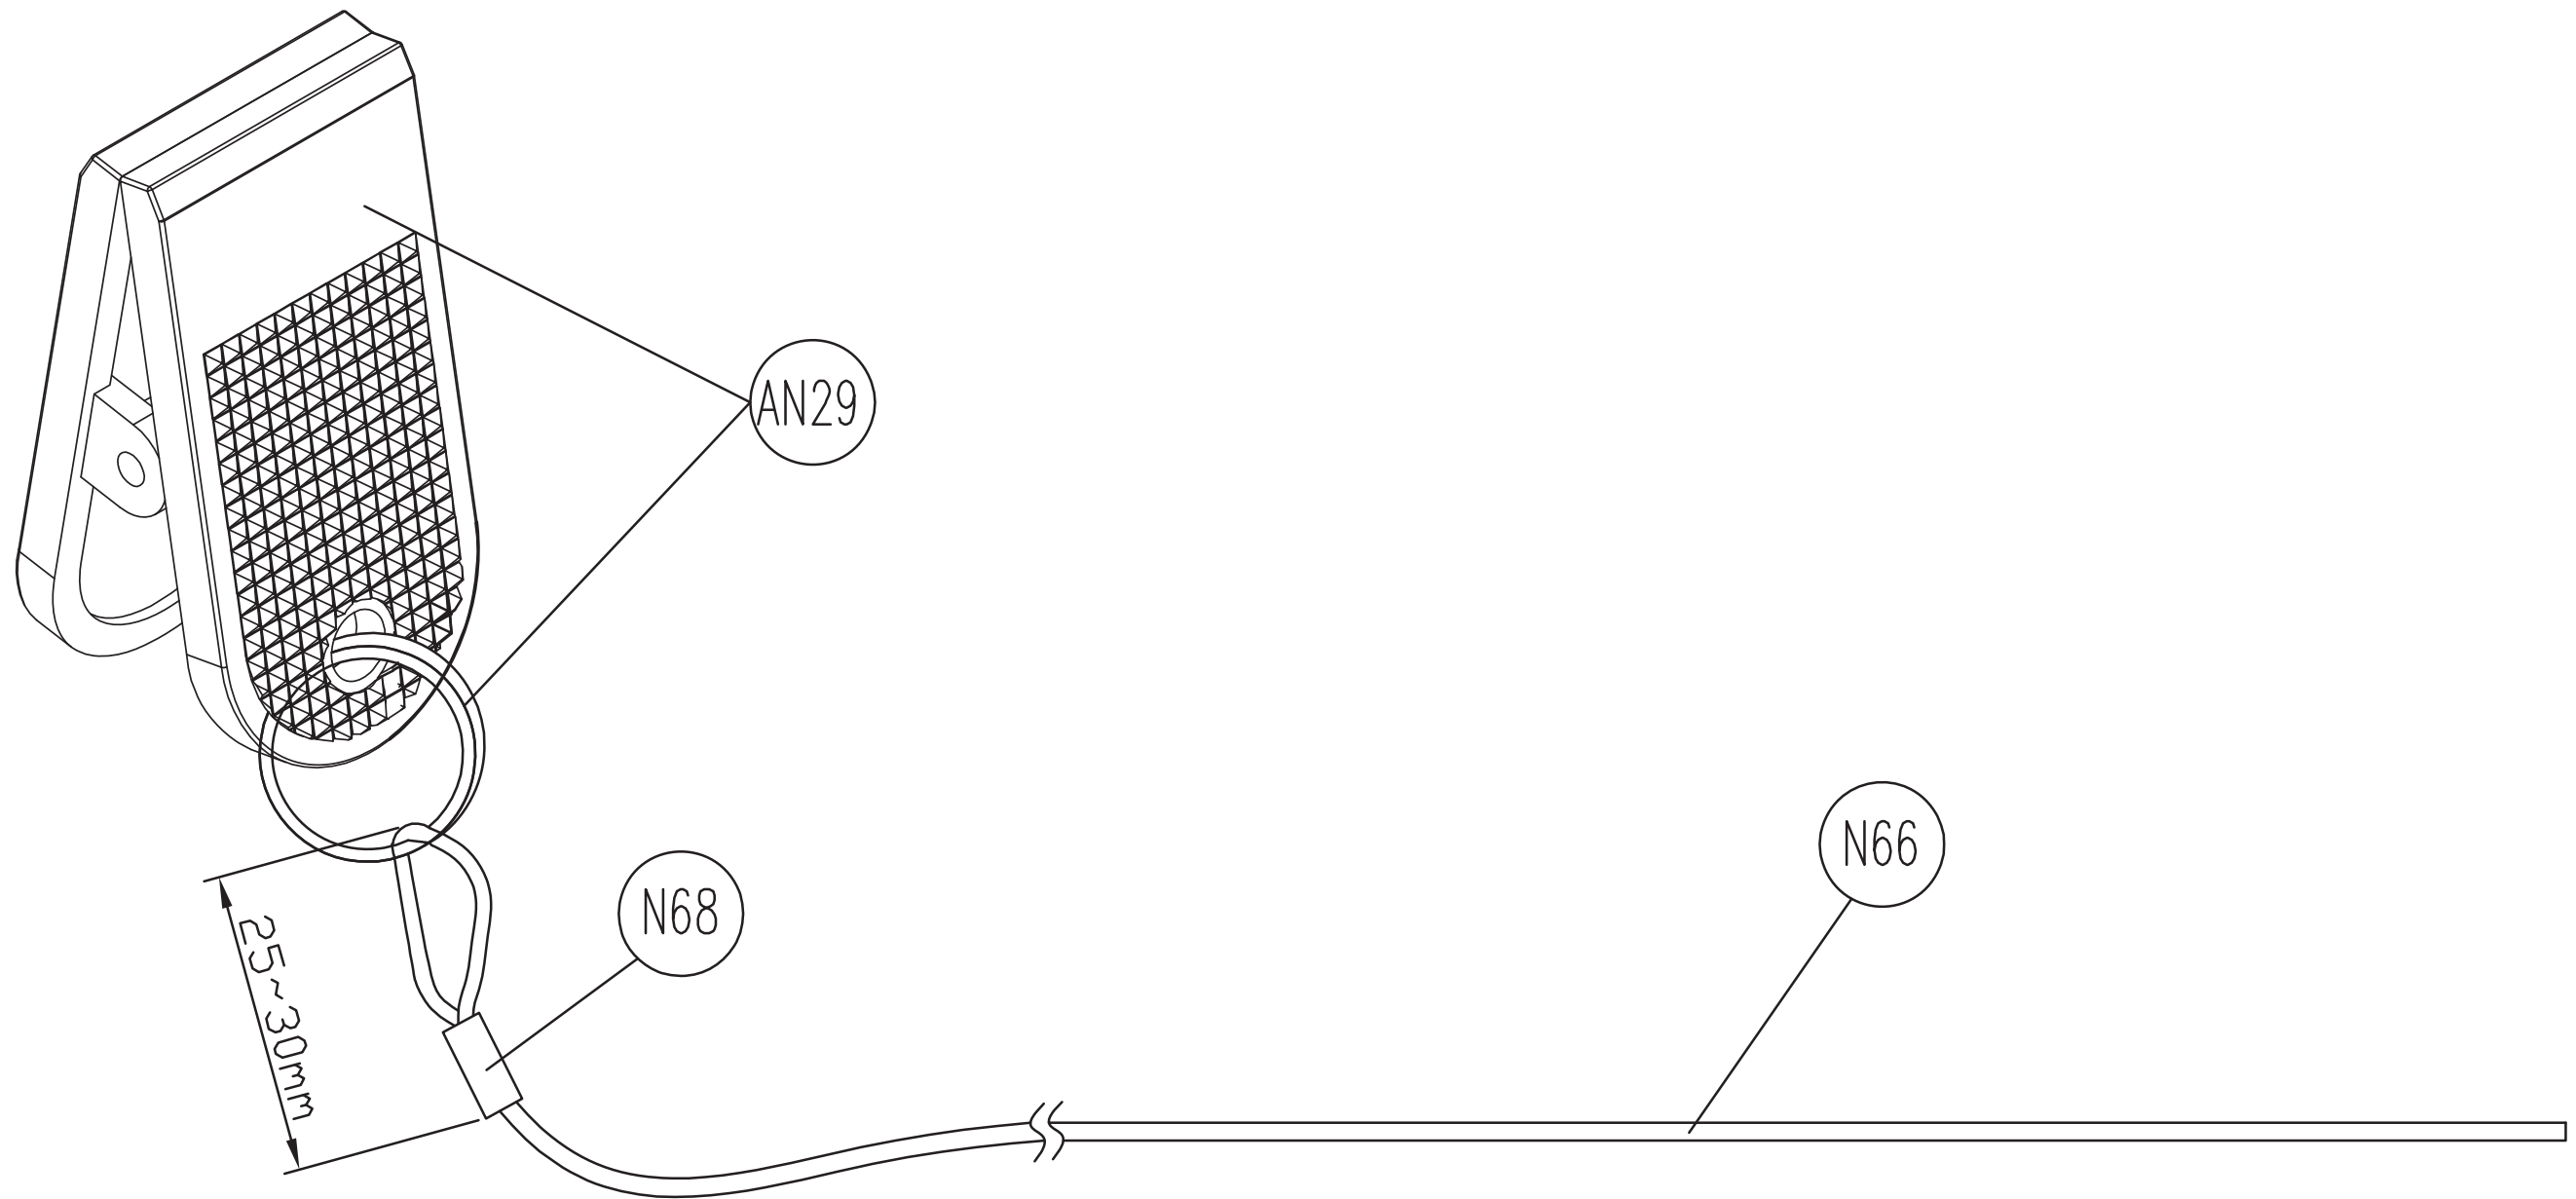

DRAWING NO	EP614C-AW51		
PART NAME	TV STICK SET		
PART NO	1000356574	REV	C
APPROVE	Dragon Long	DATE	2016.6.20

DRAWING NO	TM522-AT1		
PART NAME	Soft Switch Set		
PART NO	1000231006 <sup>R</sup> <sub>E</sub> A		
APPROVE	Kyle	DATE	061112

DRAWING NO	TM522-AT11		
PART NAME	Switch Set; Emergency		
PART NO	1000300535	REV	C
APPROVE	Drgon Long	DATE	2016.2.22

DRAWING NO	TM501-AN13		
PART NAME	Safety Switch Set		
PART NO	1000231246REV B		
APPROVE	SHUYI	DATE	070813

備註: 組裝後總長度(含夾子/鑰匙圈)860~870mm  
Note: Length of assembly(Chip/Key ring)860~870mm

DRAWING NO	TM501-AN29		
PART NAME	Safety Switch Clip Set		
PART NO	1000231247 <sup>R</sup> <sub>E</sub> A		
APPROVE	S.T.C	DATE	032612