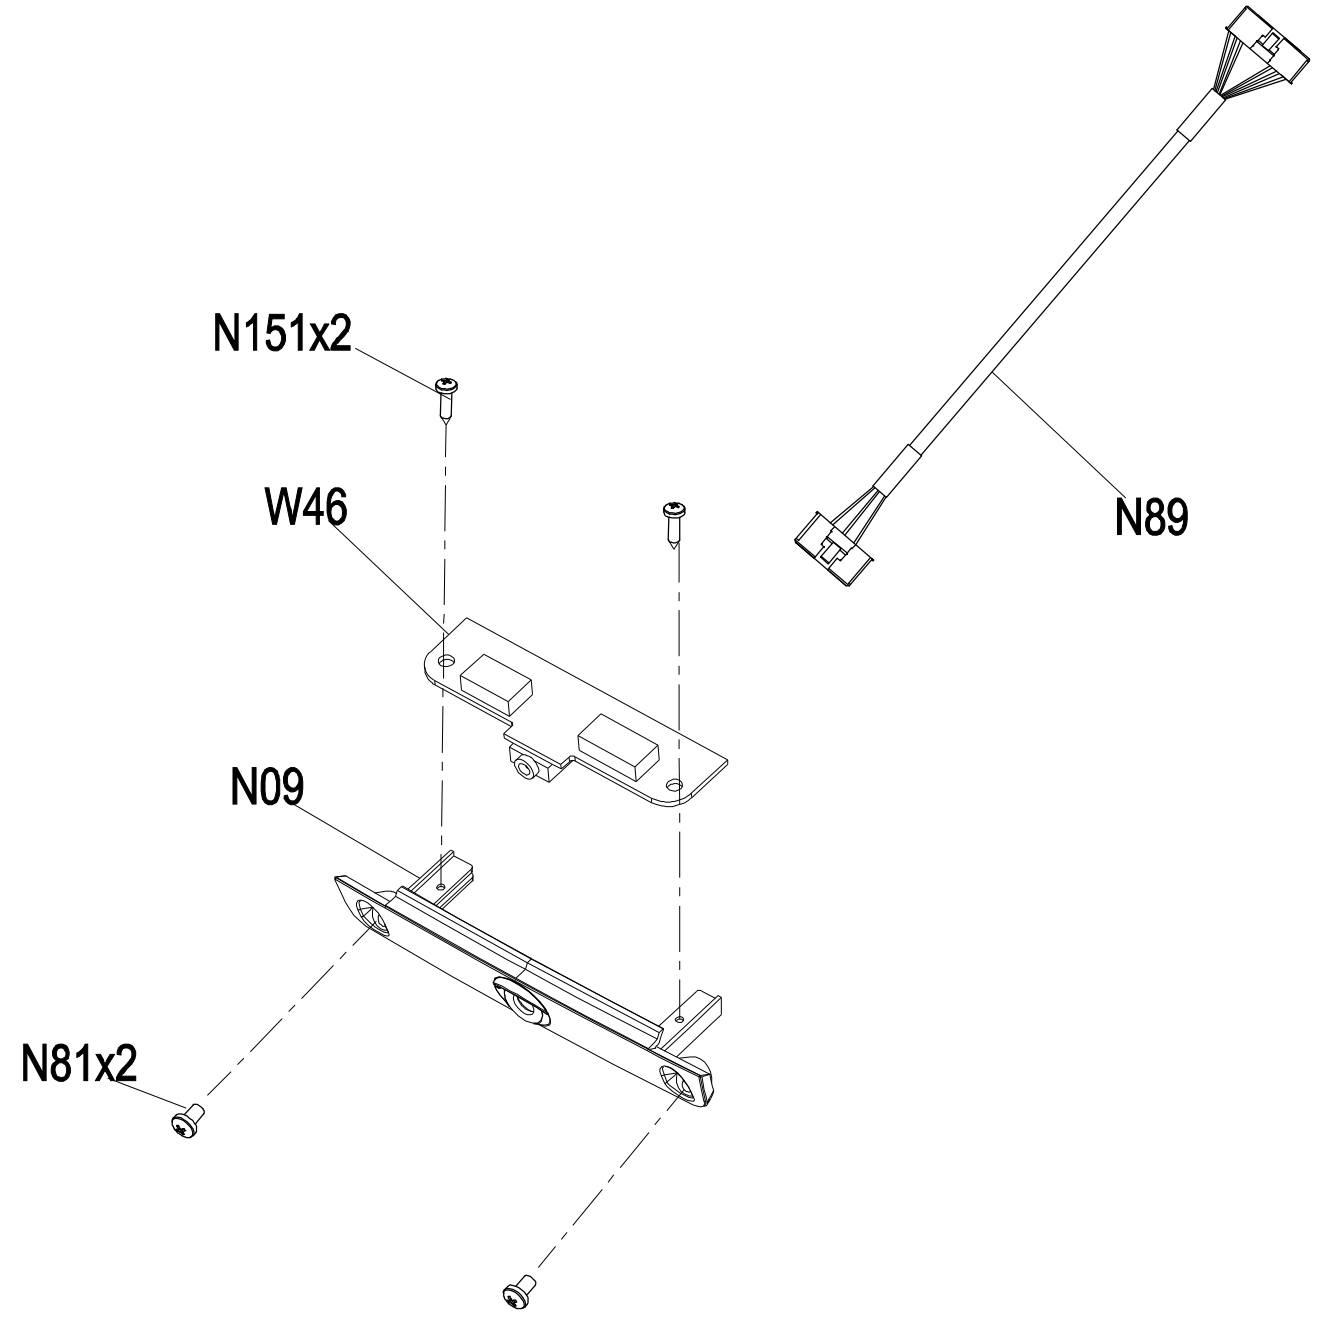

DRAWING NO	TM708-AN8		
PART NAME	EARPHONE FIXING COVER SET		
PART NO	1000377519	REV	A
APPROVE	Long yun bo	DATE	2016.5.31