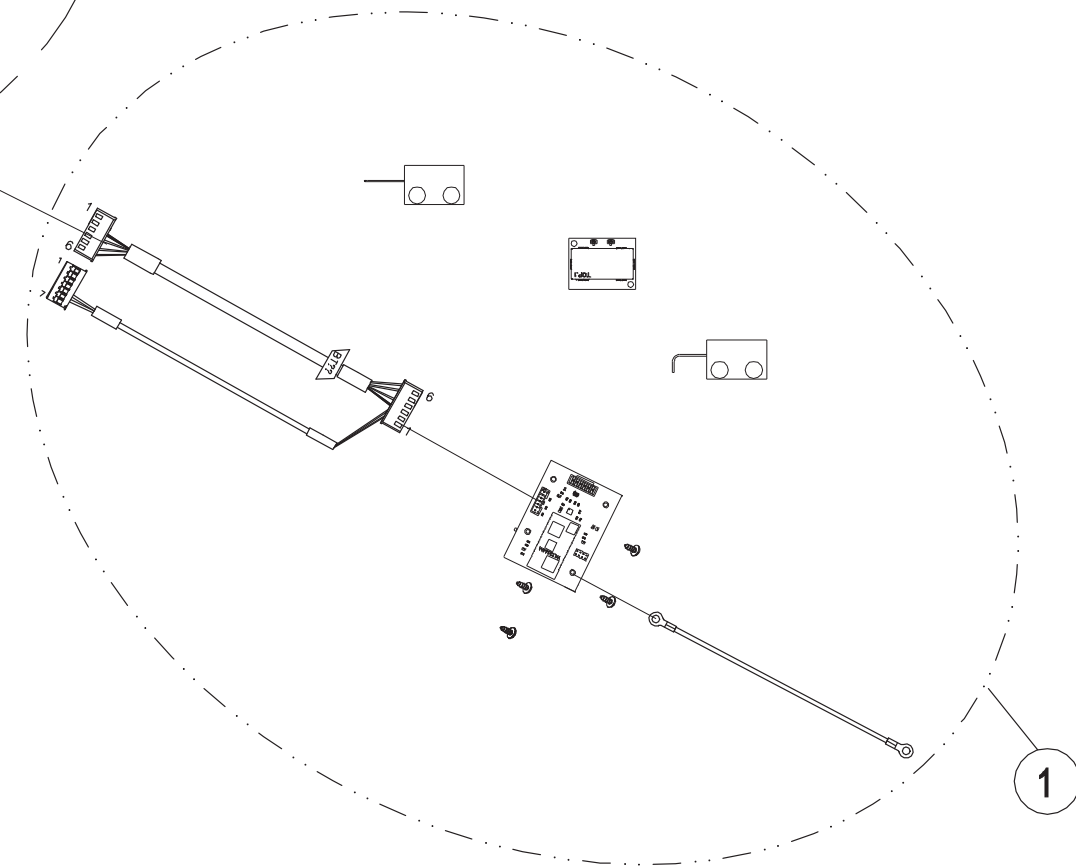

DRAWING NO	PTM708-1US-C		
PART NAME	Explosive Rendering		
PART NO	MTM0536-00	REV	A
APPROVE	HERO	DATE	2016.7.12

DRAWING NO	TM708-AN34		
PART NAME	Console Set		
PART NO	1000365253	REV	A
APPROVE	HERO	DATE	2016.7.12

DRAWING NO	TM708-AN6		
PART NAME	Console Cover Set		
PART NO	1000369147	REV	A
APPROVE	Drgon Long	DATE	2016.5.31

DRAWING NO	TM708-AW72		
PART NAME	control Set		
PART NO	1000389778	REV	A
APPROVE	Dragon Long	DATE	2016.5.31

DRAWING NO	EP614C-AW51		
PART NAME	TV STICK SET		
PART NO	1000356574	REV	C
APPROVE	Dragon Long	DATE	2016.6.20

DRAWING NO	TM522-AT1		
PART NAME	Soft Switch Set		
PART NO	1000231006 <sup>R</sup> <sub>E</sub> A		
APPROVE	Kyle	DATE	061112

備註: 組裝後總長度(含夾子/鑰匙圈)860~870mm  
Note: Length of assembly(Chip/Key ring)860~870mm

DRAWING NO	TM501-AN29		
PART NAME	Safety Switch Clip Set		
PART NO	1000231247 <sup>R</sup> <sub>E</sub> A		
APPROVE	S.T.C	DATE	032612