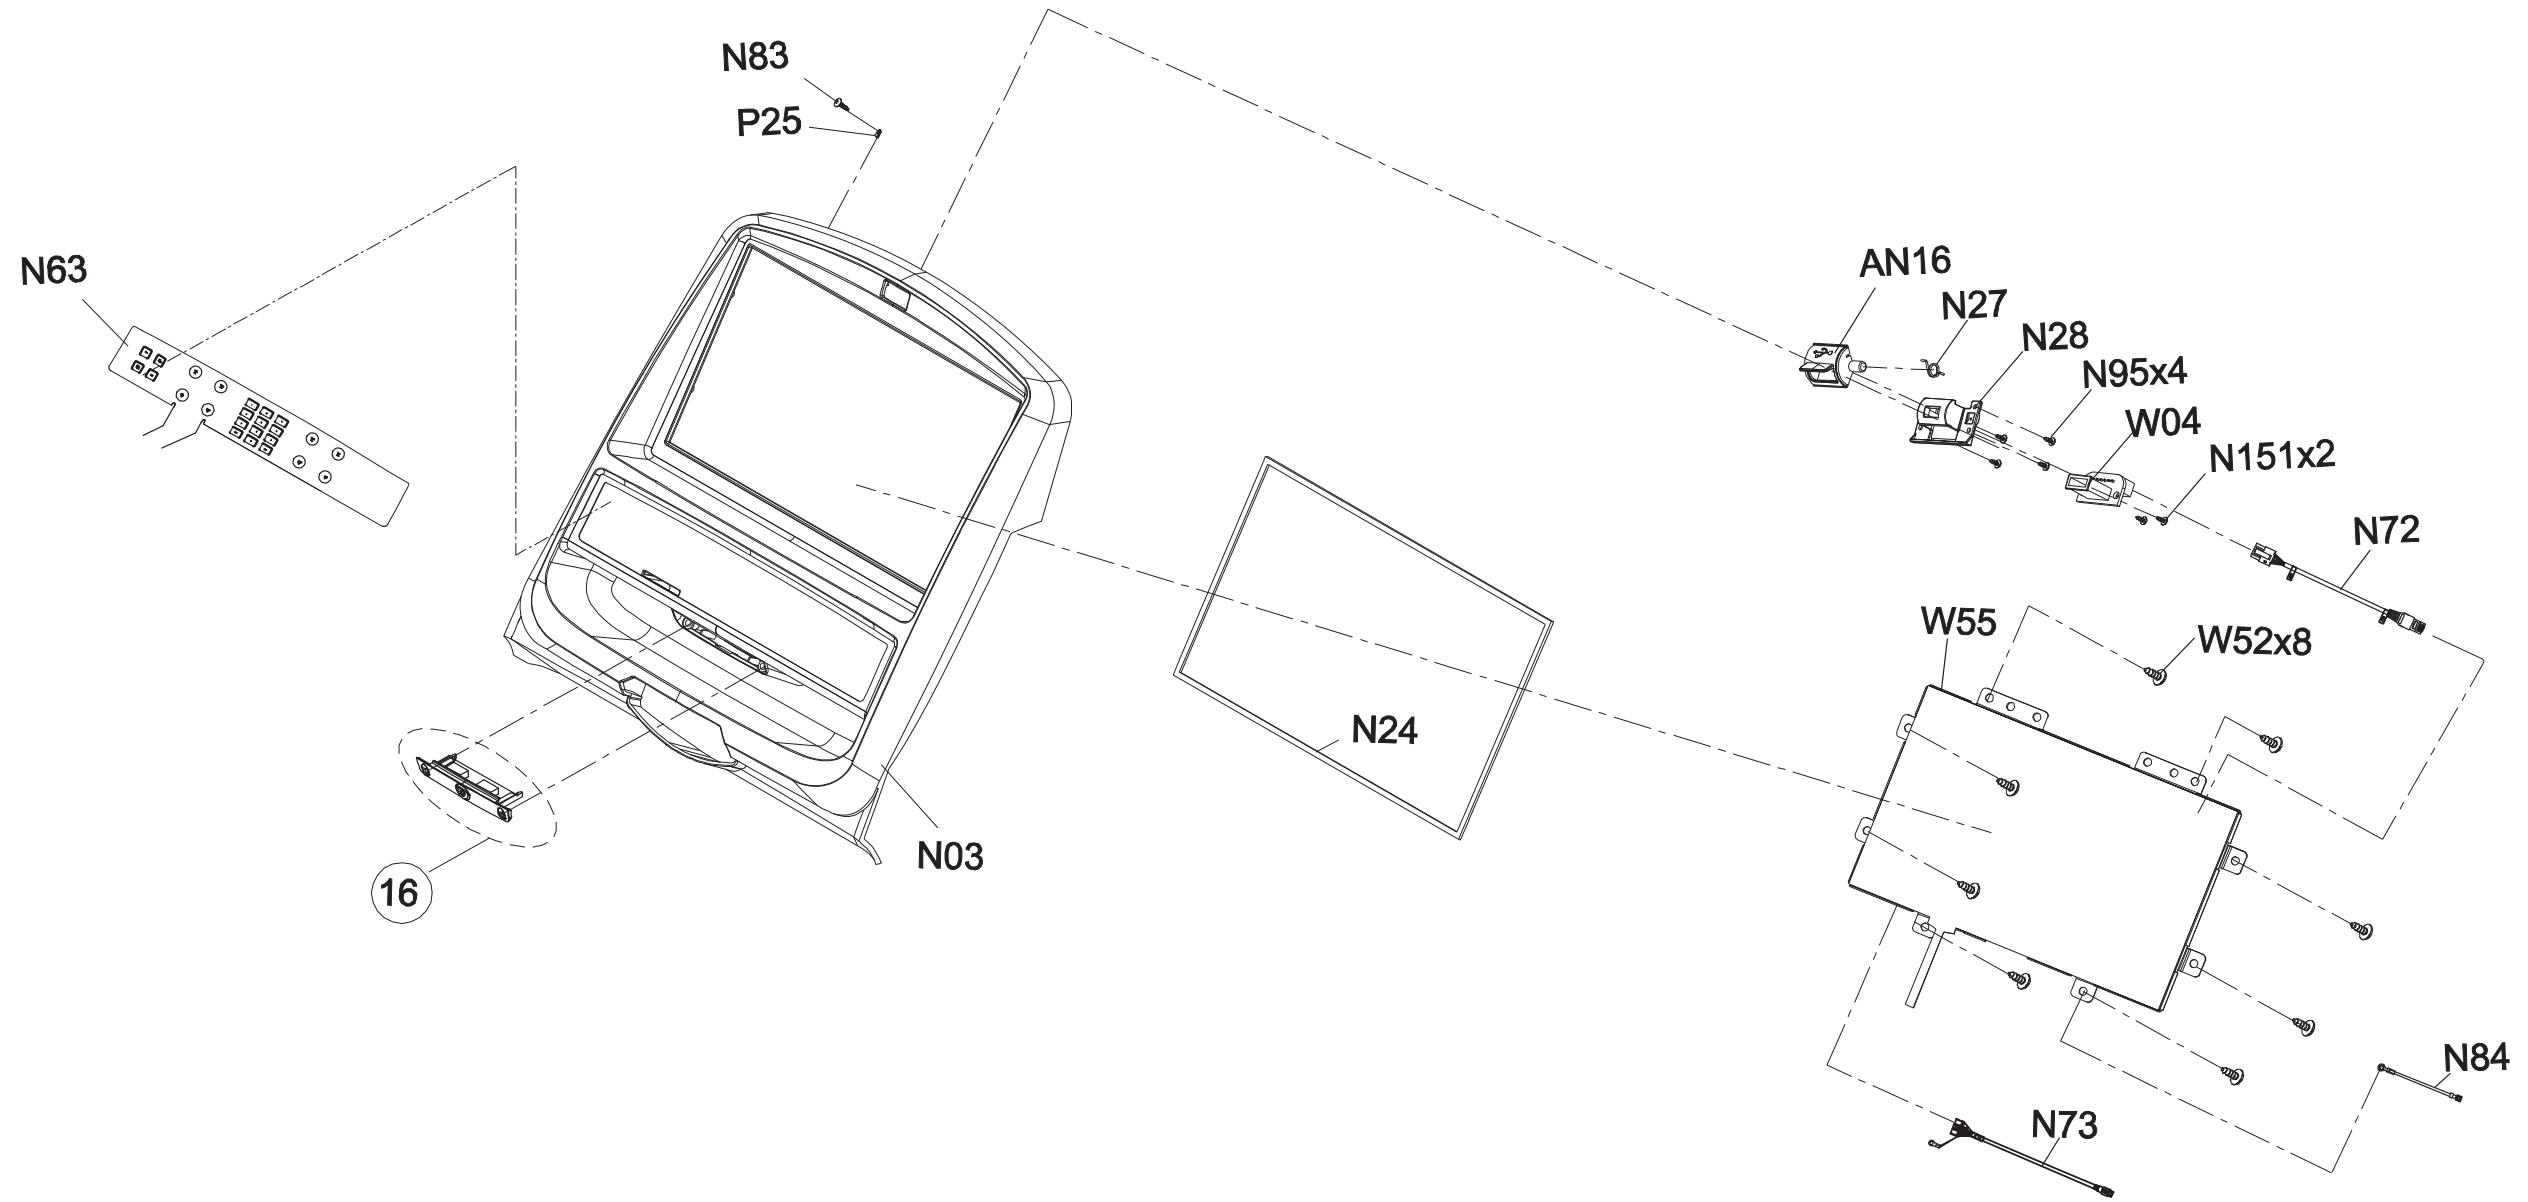

DRAWING NO	PTM708-1US-C		
PART NAME	Explosive Rendering		
PART NO	MTM0536-00	REV	A
APPROVE	HERO	DATE	2016.7.12

DRAWING NO	TM708-AN34		
PART NAME	Console Set		
PART NO	1000365253	REV	A
APPROVE	HERO	DATE	2016.7.12

DRAWING NO	TM708-AN6		
PART NAME	Console Cover Set		
PART NO	1000369147	REV	A
APPROVE	Drgon Long	DATE	2016.5.31

DRAWING NO	TM708-AW72		
PART NAME	control Set		
PART NO	1000389778	REV	A
APPROVE	Dragon Long	DATE	2016.5.31

DRAWING NO	EP614C-AW51		
PART NAME	TV STICK SET		
PART NO	1000356574	REV	C
APPROVE	Dragon Long	DATE	2016.6.20

DRAWING NO	TM522-AT1		
PART NAME	Soft Switch Set		
PART NO	1000231006 <sup>R</sup> <sub>E</sub> A		
APPROVE	Kyle	DATE	061112

備註: 組裝後總長度(含夾子/鑰匙圈)860~870mm  
Note: Length of assembly(Chip/Key ring)860~870mm

DRAWING NO	TM501-AN29		
PART NAME	Safety Switch Clip Set		
PART NO	1000231247 <sup>R</sup> <sub>E</sub> A		
APPROVE	S.T.C	DATE	032612