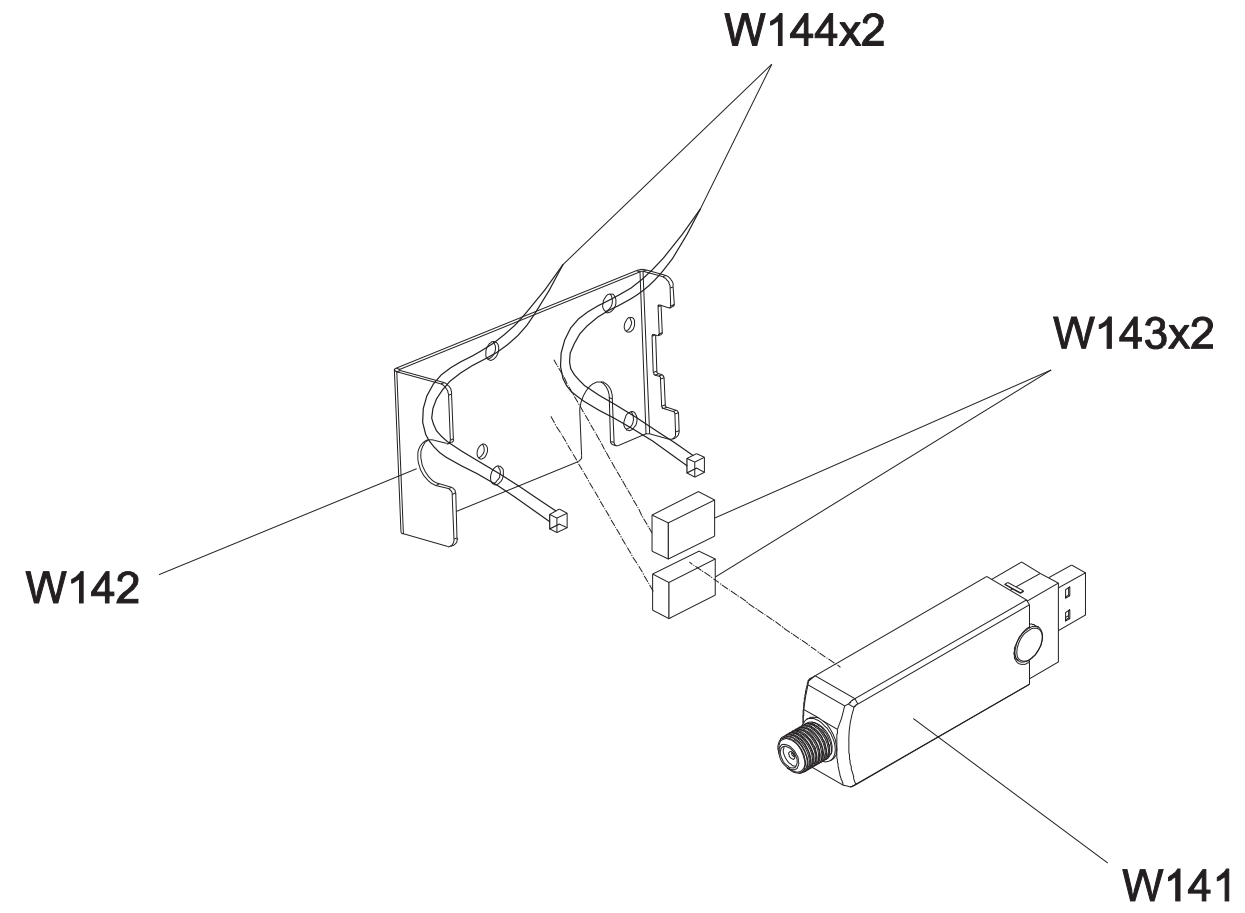

DRAWING NO	PTM708-1US-C		
PART NAME	Explosive Rendering		
PART NO	MTM0536-00	REV	A
APPROVE	HERO	DATE	2016.7.12

DRAWING NO	TM708-AN34		
PART NAME	Console Set		
PART NO	1000365253	REV	A
APPROVE	HERO	DATE	2016.7.12

DRAWING NO	TM708-AN6		
PART NAME	Console Cover Set		
PART NO	1000369147	REV	A
APPROVE	Drgon Long	DATE	2016.5.31

DRAWING NO	TM708-AW72		
PART NAME	control Set		
PART NO	1000389778	REV	A
APPROVE	Dragon Long	DATE	2016.5.31

DRAWING NO	EP614C-AW51		
PART NAME	TV STICK SET		
PART NO	1000356574	REV	C
APPROVE	Dragon Long	DATE	2016.6.20

DRAWING NO	TM522-AT1		
PART NAME	Soft Switch Set		
PART NO	1000231006 <sup>R</sup> <sub>E</sub> A		
APPROVE	Kyle	DATE	061112

備註: 組裝後總長度(含夾子/鑰匙圈)860~870mm  
Note: Length of assembly(Chip/Key ring)860~870mm

DRAWING NO	TM501-AN29		
PART NAME	Safety Switch Clip Set		
PART NO	1000231247 <sup>R</sup> <sub>E</sub> A		
APPROVE	S.T.C	DATE	032612